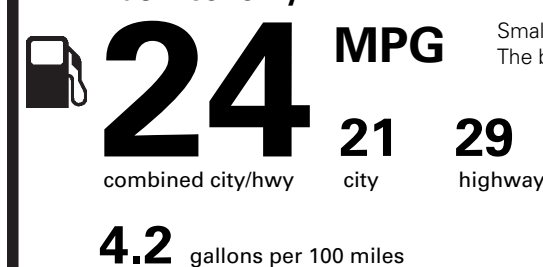

FUNCTIONAL

- 8" LCD CNTR STK TOUCHSCRN
- ELECTRIC PWR ASST STEERING
- INTELLIGENT ACCESS W/PUSH BUTTON START
- LANE-KEEPING SYSTEM
- LINCOLN CONNECT - 4G MODEM WITH WIFI CAPABILITY
- LINCOLN DRIVE MODES
- REMOTE KEYLESS ENTRY
- REMOTE START
- REVERSE PARKING AID
- STOP-START SYSTEM
- SYNC3® W/ VOICE ACT NAV
- UNIVERSAL GARAGE DOOR OPEN

SAFETY/SECURITY

- ADVANCETRAC WITH RSC
- AIRBAGS - SIDE IMPACT / CURTAINS
- AUTO HIGH BEAMS
- BLIND SPOT DETECTION W/CTA
- DRIVER/PASS KNEE AIR BAGS
- DUAL STAGE FRONT AIRBAGS
- PASSIVE ANTI-THEFT SECURILOCK SYSTEM
- PRE-COLLISION ASSIST W/AEB
- SOS POST CRASH SYSTEM

WARRANTY

- 4YR/50K MILE WARRANTY
- 4YR/50K PICKUPDELIVERY SVC
- 6YR/70K MI POWERTRAIN WARR

INCLUDED ON THIS VEHICLE

EQUIPMENT GROUP 101A	(MSRP)
•CONVENIENCE PACKAGE	1,650.00
•VOICE-ACTIVATED NAVIGATION	

OPTIONAL EQUIPMENT/OTHER

225/55R19 99V A/S BSW TIRES	
PREMIUM PACKAGE	2,500.00
.PANORAMIC VISTA RF W/PWR SHAD	
.19" PREM PAINTED ALUM WHEEL ELEMENTS PACKAGE	1,100.00
.HEATED STEERING WHEEL	
.HEATED REAR SEATS	
.HEATED/VENTILATED D/P SEATS	
.WINDSHIELD WIPER DE-ICER	
.RAIN SENSING WIPERS	
FRONT LICENSE PLATE BRACKET	NO CHARGE

PRICE INFORMATION

BASE PRICE	$38,145.00
TOTAL OPTIONS/OTHER	5,250.00
TOTAL VEHICLE & OPTIONS/OTHER	43,395.00
DESTINATION & DELIVERY	995.00
TOTAL BEFORE DISCOUNTS	44,390.00
EQUIPMENT GROUP SAVINGS	- 250.00

EPA DOT Fuel Economy and Environment

Gasoline Vehicle

Fuel Economy

Small SUVs range from 16 to 120 MPG. The best vehicle rates 136 MPGe.

You spend **$1,000**

more in fuel costs over 5 years compared to the average new vehicle.

Annual fuel cost **$1,700**